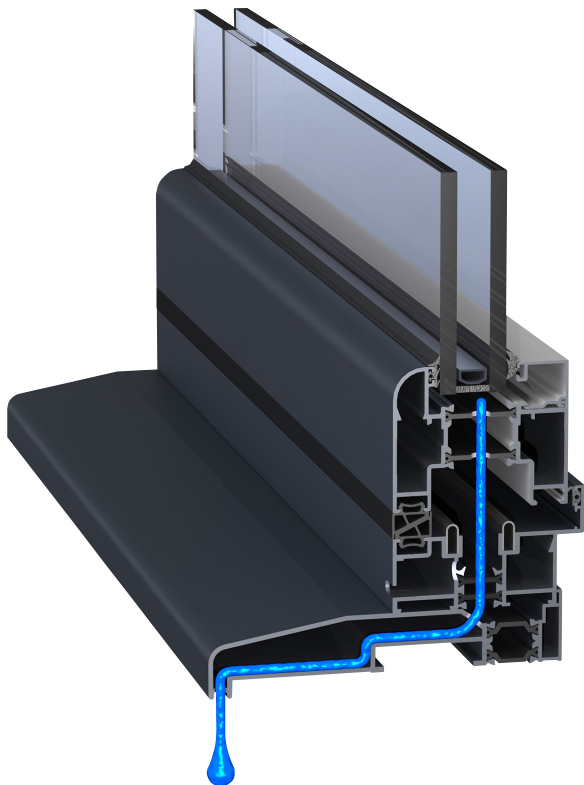

# Threshold Options

The Visofold bi-folding door offers a range of different thresholds to suit every need. The low thresholds are designed for wheel chair access or doors in sheltered locations.

Rebated thresholds come in either our standard range or the integrated cill variety. The integrated cill threshold is for open out doors only but allows for a lower step over height compared to our standard range when coupled with a projection cill.