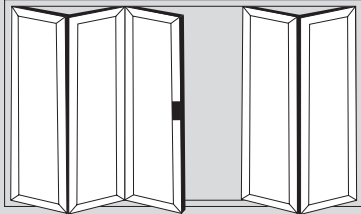

## Popular design options

- ◆ Doors up to 6.5m wide
- ◆ Height up to 2.5m
- ◆ Each Sash up to 1.2m wide
- ◆ Thermally Efficient
- ◆ Complies with Building Regulations
- ◆ Available in a range of colours and styles
- ◆ Various threshold options
- ◆ Doors can open in or out
- ◆ PAS24:2012 Security Upgrade