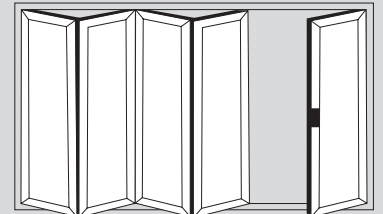

## Popular design options

- ◆ Doors up to 6.5m wide
- ◆ Height up to 2.5m
- ◆ Each Sash up to 1.2m wide
- ◆ Thermally Efficient
- ◆ Complies with Building Regulations
- ◆ Available in a range of colours and styles
- ◆ Various threshold options
- ◆ Doors can open in or out
- ◆ PAS24:2012 Security Upgrade