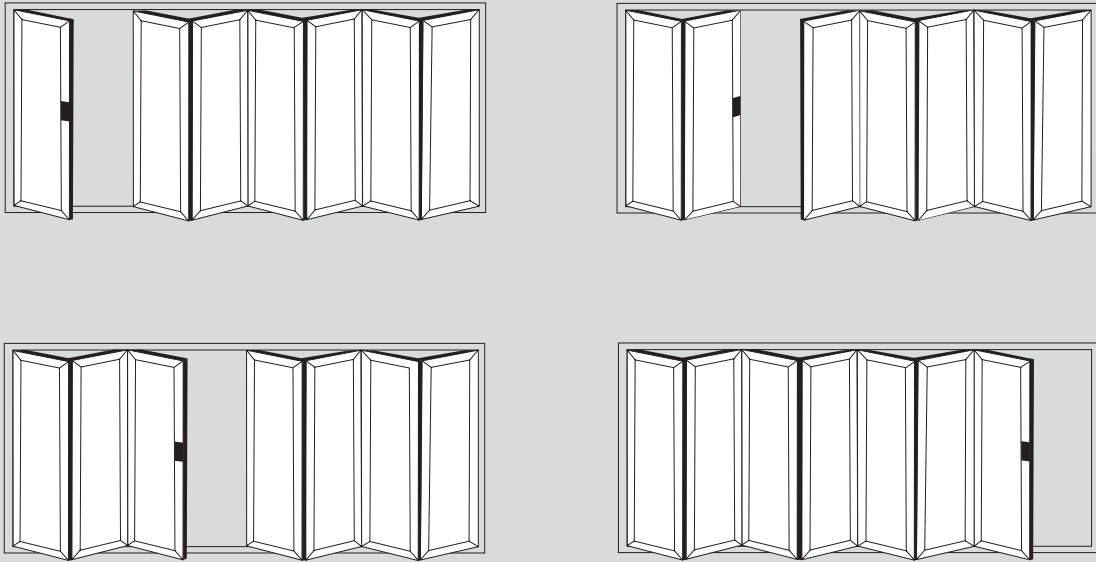

7 Door Options