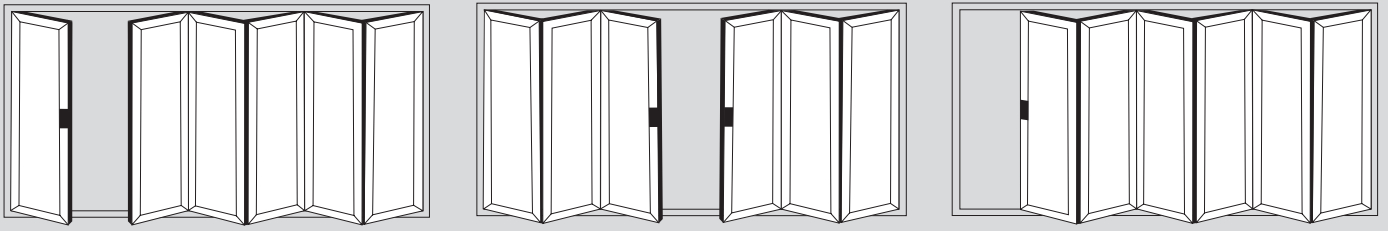

6 Door Options