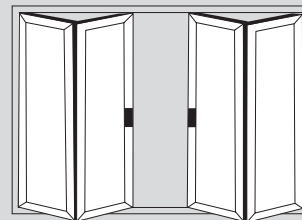

4 Door Options